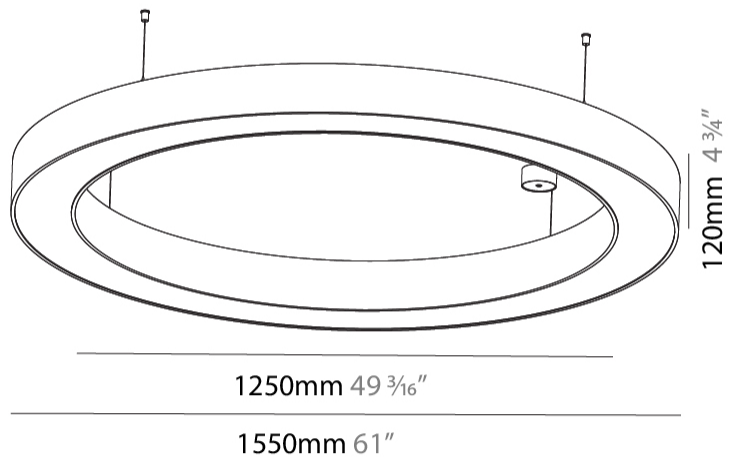

GENERAL

Series: Glorious
Subseries: Glorious
Brand: Prolicht
Division: Architectural
Mounting Type: Suspension
Mounting Location: Ceiling
Subcategory: Ambient

PHYSICAL

Shape: Round
Diameter (mm): 1550
Diameter (in): 61
Height (mm): 120
Height (in): 4 ³/₄
Max. Overall Height (mm): 2120
Max. Overall Height (in): 83 ⁷/₁₆
Light Distribution: Direct
Weight (kg): 16.737
Weight (lbs): 36.82
Diffuser: PMMA - Opal or Micro-Prism
Fixture Finish: SSR / BKV / CWI / CRY / HAB / UFT / ITA / RUA / FTG / MYG / LOD / PUS / FRO / FUP / KIA / POP / BLS / SPG / MEY / GOH / GUM / CHC / COM / ABZ / JAG / OBR / MOS / ROR
Fixture Material: Aluminum

ELECTRICAL

Lamp Type: LED (Zhaga Standard)
Input Wattage (W): 75
Total Output Wattage (W): 60 / 48 (3500K)
Dimming: Non-Dimming / Phase Dimming (120Vac only) / 0-10V Dimming
Driver Included: Yes
Driver Location: Integrated
Driver Type: Constant Current
Driver Class: Class 2
Input Voltage (V): 120 - 277
Constant Current (MA): 350 / 700/800 (3500K)

LED

Color Temperature (°K): 3000 / 3500 / 4000
Max. Delivered Lumen (lm): 6920 / 7164 / 7310
CRI: >80 CRI
Efficiency (%): 0.65
Lamp Life (hrs): 50000

OPTICAL

RATINGS AND CERTIFICATIONS

Certified By: Certified for North American Standards
IP rating: IP20